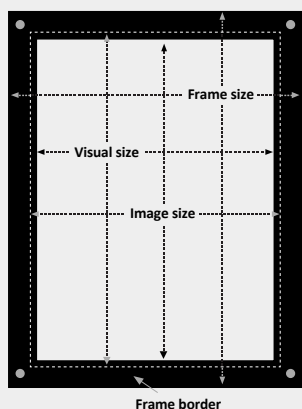

LED Light Box - Glossy Black Frame (FL-03)

Our CSA-approved Glossy Black Frame light boxes are among the thinnest frames in our catalog. Powered by our trademark, innovative power-saving technology, these acrylic frames are ideal to promote your business or to brighten up your home. These versatile light boxes can be used just about anywhere and are available in counter top sizes as well.

Graphics can be easily changed by unscrewing the screw caps from all four sides and sliding the images between the two acrylic panels allowing for a stress-free and easy to use operation.

Accessories

- 1 x Glossy Black Frame LED Light Box
- 1 x Power Adapter
- 1 x Dimmer

NOTE: The 16" L x 20" W Frame and the counter top sizes do not have a dimmer included.

Available in sizes

- 10" L x 13" W, 12" L x 16" W, 16" L x 22" W,
- 20" L x 28" W, 24" L x 36" W, 28" L x 36" W,
- 36" L x 48" W.

	Model Number	Frame Size L x W x H (inch)	Image Size L x W (inch)	Visual Size L x W (inch)	Weight (lbs)	Type of Tube	Power Supply
Wall Mount	FL-03-A1	36 x 48 x 1.2	32.6 x 44.6	32 x 44.1	25	LED 38W	AC 110-230V 50Hz/60Hz
	FL-03-A2	28 x 36 x 1.2	25.4 x 33.3	24.8 x 32.8	22	LED 32W	AC 110-230V 50Hz/60Hz
	FL-03-A3	24 x 36 x 1.2	21.4 x 33.3	20.8 x 32.8	16	LED 27W	AC 110-230V 50Hz/60Hz
	FL-03-A5	20 x 28 x 1.2	17.4 x 25.4	16.8 x 24.8	12	LED 16W	AC 110-230V 50Hz/60Hz
	FL-03-A6	16 x 22 x 1.2	13.3 x 19.3	12.8 x 18.7	10	LED 12W	AC 110-230V 50Hz/60Hz
Counter top	FL-03-A8	12 x 16 x 1.2	9.4 x 13.4	8.9 x 12.8	5	LED 5W	AC 100-230V 50Hz/60Hz
	FL-03-A9	10 x 13 x 1.2	7.4 x 10.4	6.9 x 9.8	3	LED 5W	AC 100-230V 50Hz/60Hz