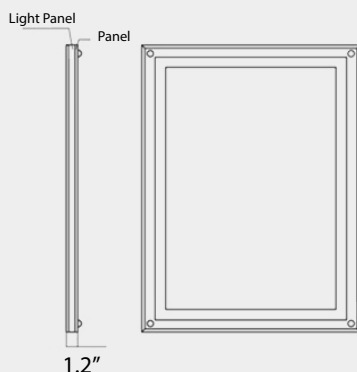

LED Light Box - Glossy Black Frame (FL-03)

Our CSA-approved Glossy Black Frame light boxes are among the thinnest frames in our catalog. Powered by our trademark, innovative power-saving technology, these acrylic frames are ideal to promote your business or to brighten up your home. These versatile light boxes can be used just about anywhere and are available in counter top sizes as well.

Graphics can be easily changed by unscrewing the screw caps from all four sides and sliding the images between the two acrylic panels allowing for a stress-free and easy to use operation.

Accessories

- 1 x Glossy Black Frame LED Light Box
- 1 x Power Adapter
- 1 x Dimmer

NOTE: The 16" L x 20" W Frame and the counter top sizes do not have a dimmer included.

Available in sizes

- 10" L x 13" W, 12" L x 16" W, 16" L x 22" W,
- 20" L x 28" W, 24" L x 36" W, 28" L x 36" W,
- 36" L x 48" W.

	Model Number	Frame Size L x W x H (inch)	Image Size L x W (inch)	Visual Size L x W (inch)	Weight (lbs)	Type of Tube	Power Supply
Wall Mount	FL-03-A1	36 x 48 x 1.2	32.6 x 44.6	32 x 44.1	25	LED 38W	AC 110-230V 50Hz/60Hz
	FL-03-A2	28 x 36 x 1.2	25.4 x 33.3	24.8 x 32.8	22	LED 32W	AC 110-230V 50Hz/60Hz
	FL-03-A3	24 x 36 x 1.2	21.4 x 33.3	20.8 x 32.8	16	LED 27W	AC 110-230V 50Hz/60Hz
	FL-03-A5	20 x 28 x 1.2	17.4 x 25.4	16.8 x 24.8	12	LED 16W	AC 110-230V 50Hz/60Hz
	FL-03-A6	16 x 22 x 1.2	13.3 x 19.3	12.8 x 18.7	10	LED 12W	AC 110-230V 50Hz/60Hz
Counter top	FL-03-A8	12 x 16 x 1.2	9.4 x 13.4	8.9 x 12.8	5	LED 5W	AC 100-230V 50Hz/60Hz
	FL-03-A9	10 x 13 x 1.2	7.4 x 10.4	6.9 x 9.8	3	LED 5W	AC 100-230V 50Hz/60Hz